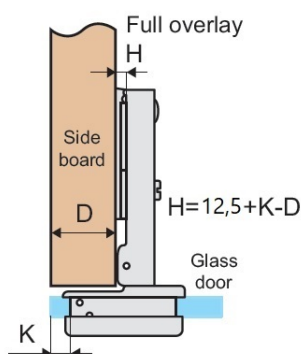

PRODUCT SHEET

Description:

Glass Door Hinge "Mini" NPL/BLK, Full-Overlay, W/Plate F/Chip-board Screws, 95DG, 4-6mm Glass, $\varnothing 26$ mm Drilling, Mounting, Plate H=1,5, Slide-On, Front Cover To be ordered Separately

Item number:

15.01.701-0

Units	Box	Carton	HS Code	Barcode
Pcs.	100	200	8302100090	
				5704866510011

Application case
of glass hinge $\varnothing 26$ mm
H - height of mounting plate
D - panel thickness
K - drilling distance from
the edge of glass door
to the edge of the hole