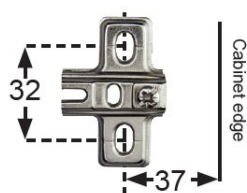

SISO A/S

Mileparken 11
DK-2740 Skovlunde
Denmark
VAT: DK 24786013

Phone +45 45 830 900

www.siso.dk
siso@siso.dk

Danske Bank
Nytorv Branch
Copenhagen
SWIFT: DABADKKK

Account no.
4180 3112 112936
IBAN Account
DK7230003112112936